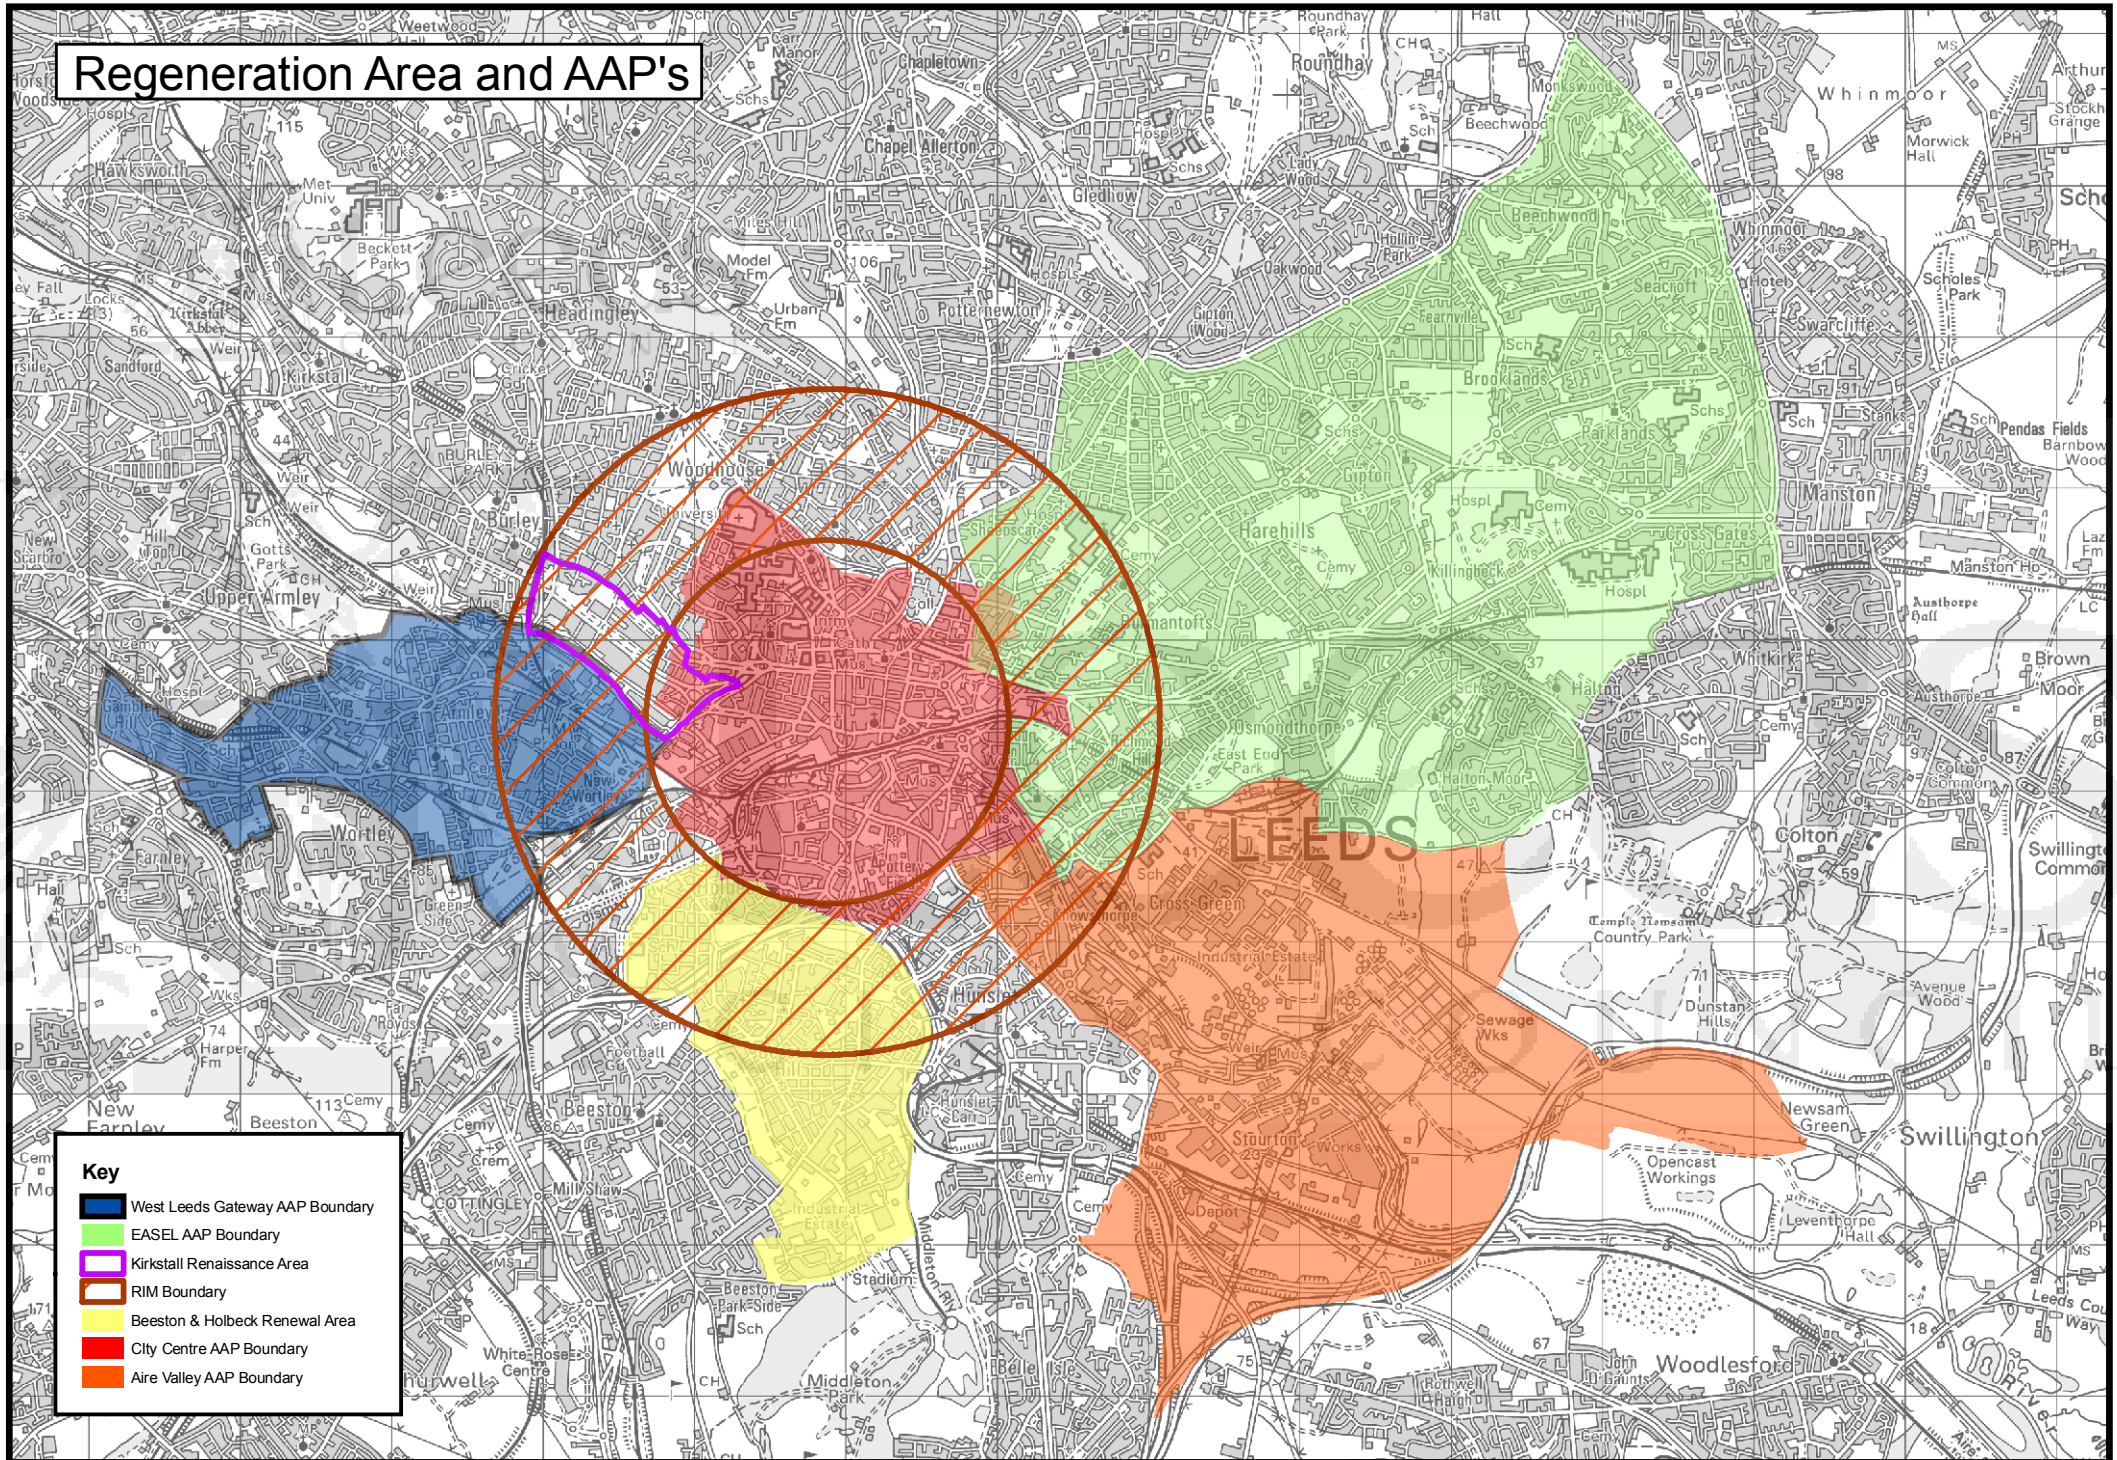

Regeneration Area and AAP's

- Key**
- West Leeds Gateway AAP Boundary
 - EASEL AAP Boundary
 - Kirkstall Renaissance Area
 - RIM Boundary
 - Beeston & Holbeck Renewal Area
 - City Centre AAP Boundary
 - Aire Valley AAP Boundary

THIS MAP (OR AN EXTRACT) IS AVAILABLE AT A LARGER SIZE
 PRODUCED BY COMMUNICATIONS, GRAPHICS & GIS MAPPING
 This map is based upon the Ordnance Survey's Digital data with the permission of the Ordnance Survey on behalf of the Controller of Her Majesty's Stationery Office.
 (c) Unauthorised reproduction infringes Crown Copyright and may lead to prosecution or civil proceedings.
 (c) Crown Copyright. All rights reserved. Leeds City Council O.S. Licence No. - 100019567 - 2007